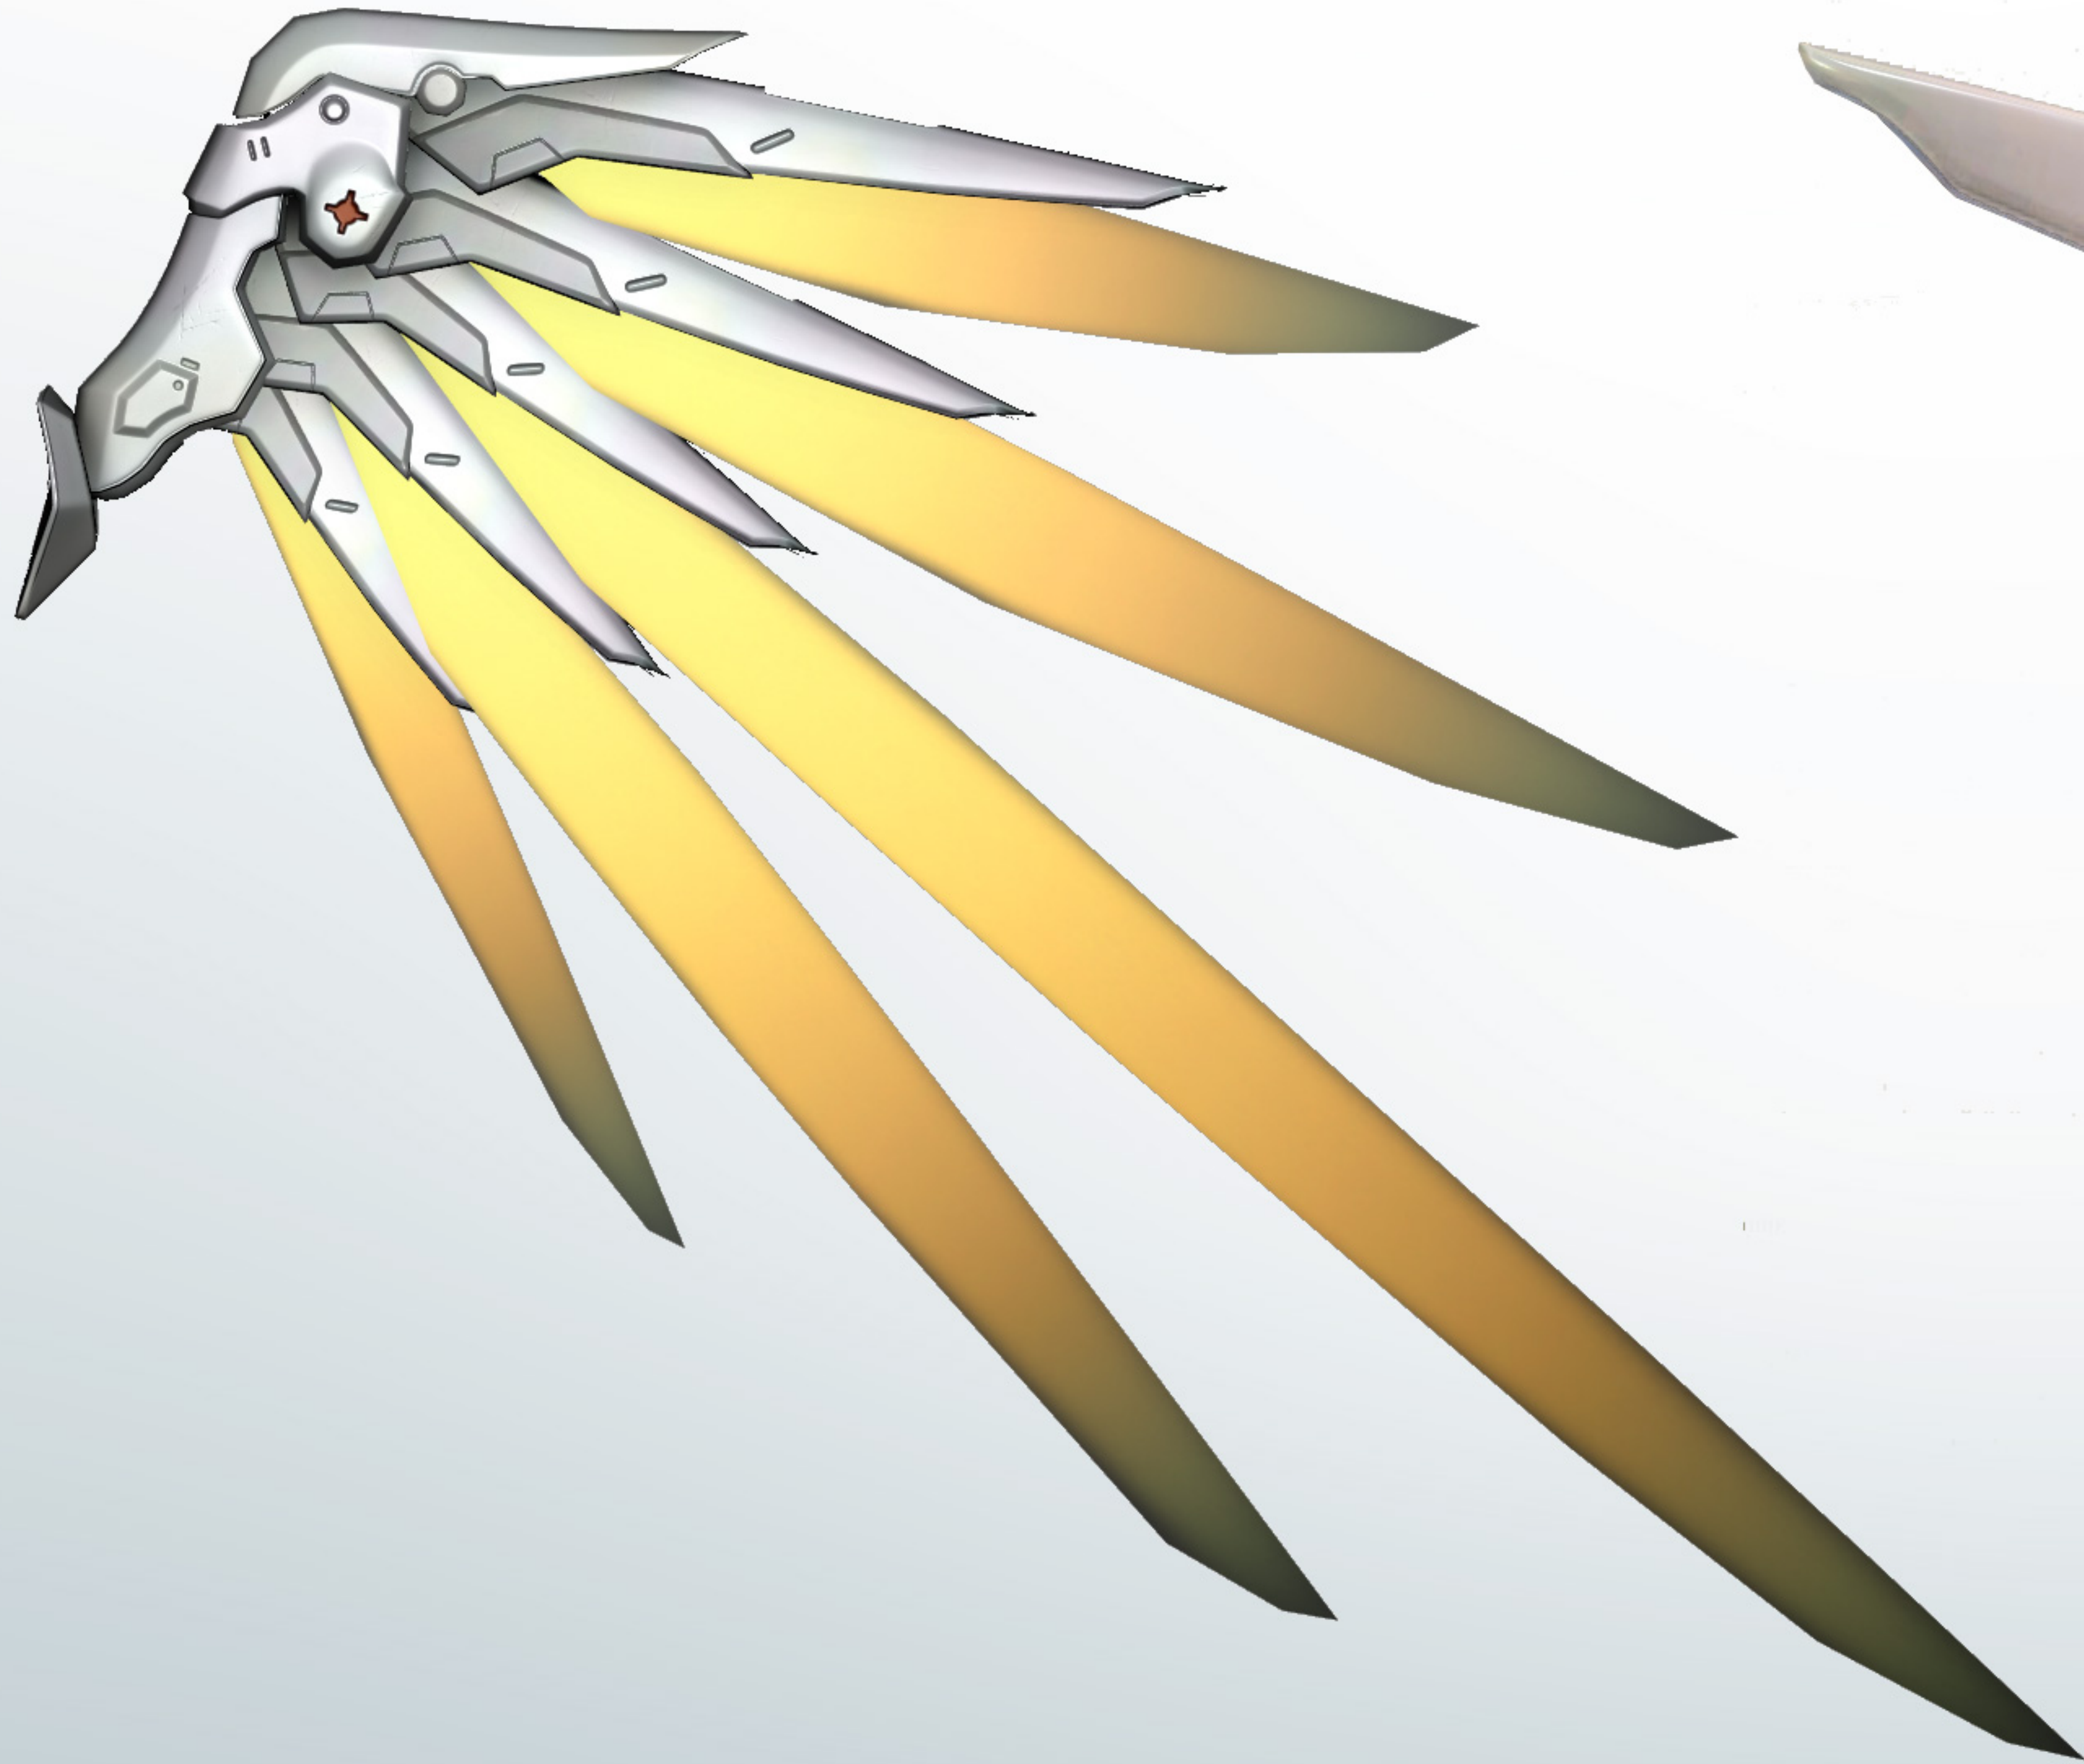

REFERENCE GUIDE
MERCY

MERCY

-  Armor Base
#3d3b3f
-  Upper Gradient
#fedc57
-  Lower Gradient
#944e3b
-  Wings
#ffffa3
-  Armor Accents
#d52b1e
-  Eyes
#4d809b
-  Outer Armor
#ffffff

Back Details

Hip Details

Shoulder Detail

* #xxxxxx represents the hex color code

MERCY

Approximate Height: 1.7m
5' 7"

BLIZZARD
ENTERTAINMENT

MERCY

BLIZZARD
ENTERTAINMENT

MERCY