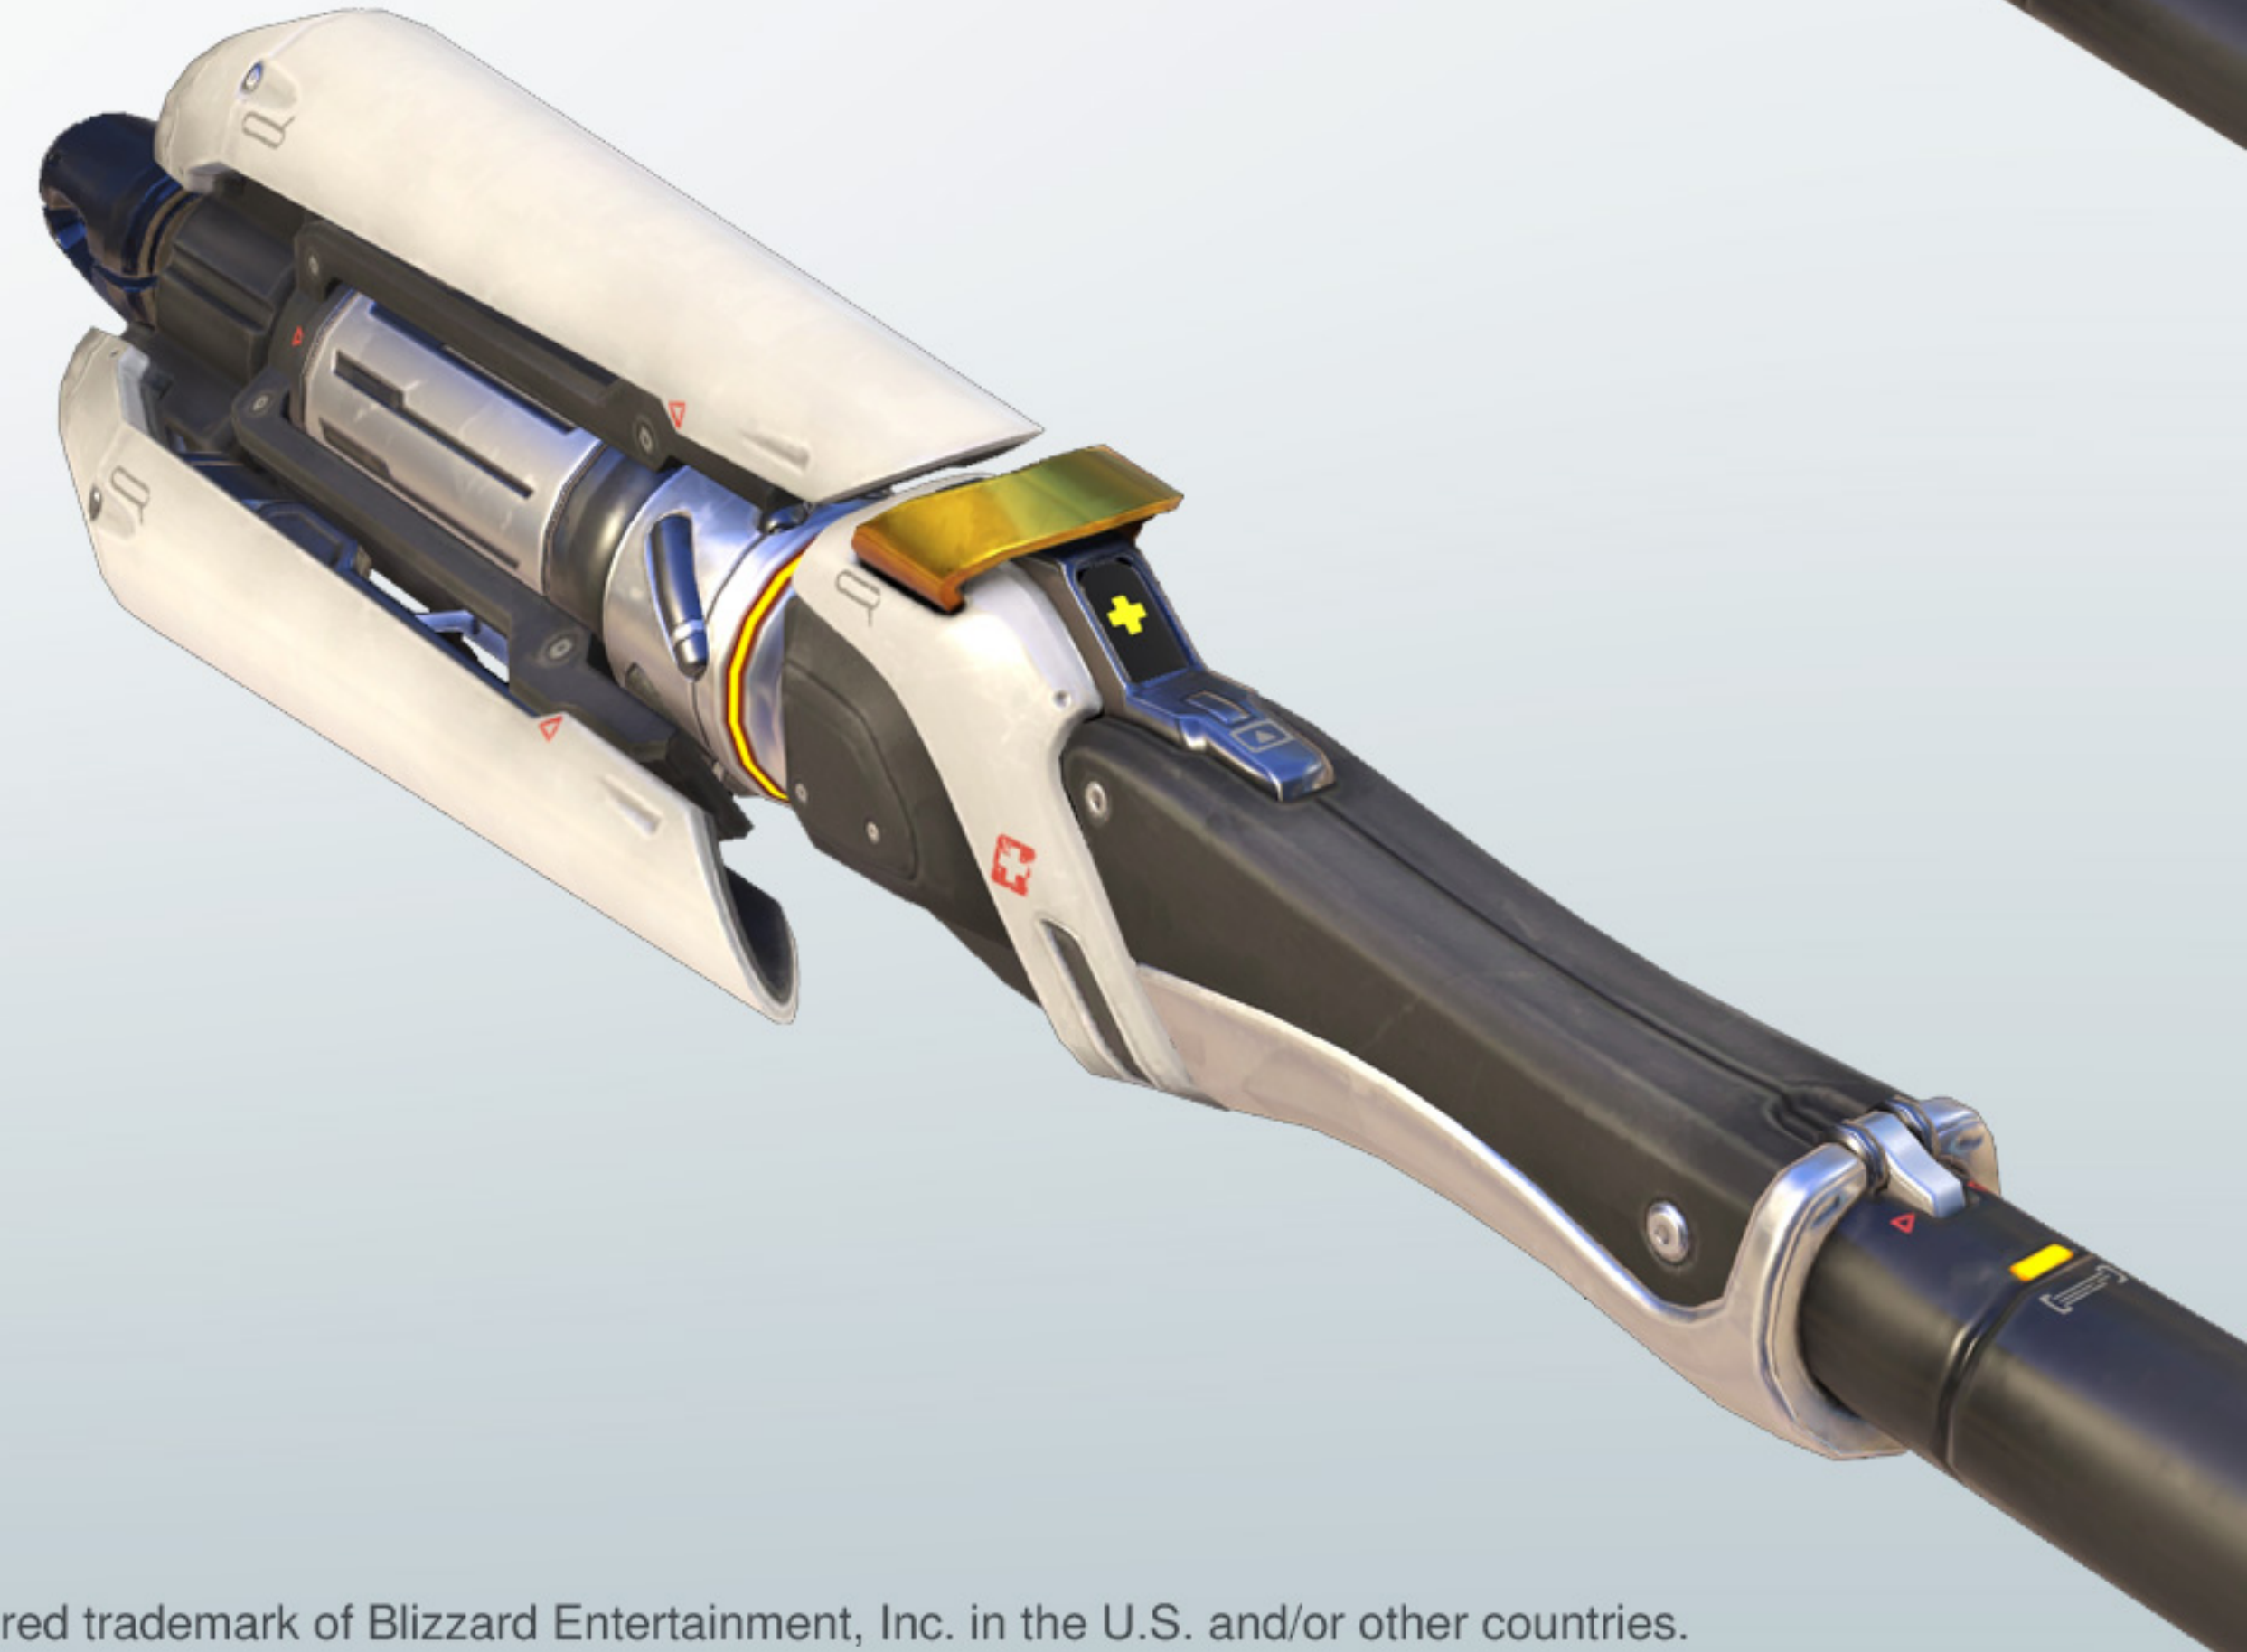

REFERENCE GUIDE
MERCY

MERCY

-  Armor Base
#3d3b3f
-  Upper Gradient
#fedc57
-  Lower Gradient
#944e3b
-  Wings
#ffffa3
-  Armor Accents
#d52b1e
-  Eyes
#4d809b
-  Outer Armor
#ffffff

Back Details

Hip Details

Shoulder Detail

* #xxxxxx represents the hex color code

MERCY

Approximate Height: 1.7m
5' 7"

BLIZZARD
ENTERTAINMENT

MERCY

BLIZZARD
ENTERTAINMENT

MERCY