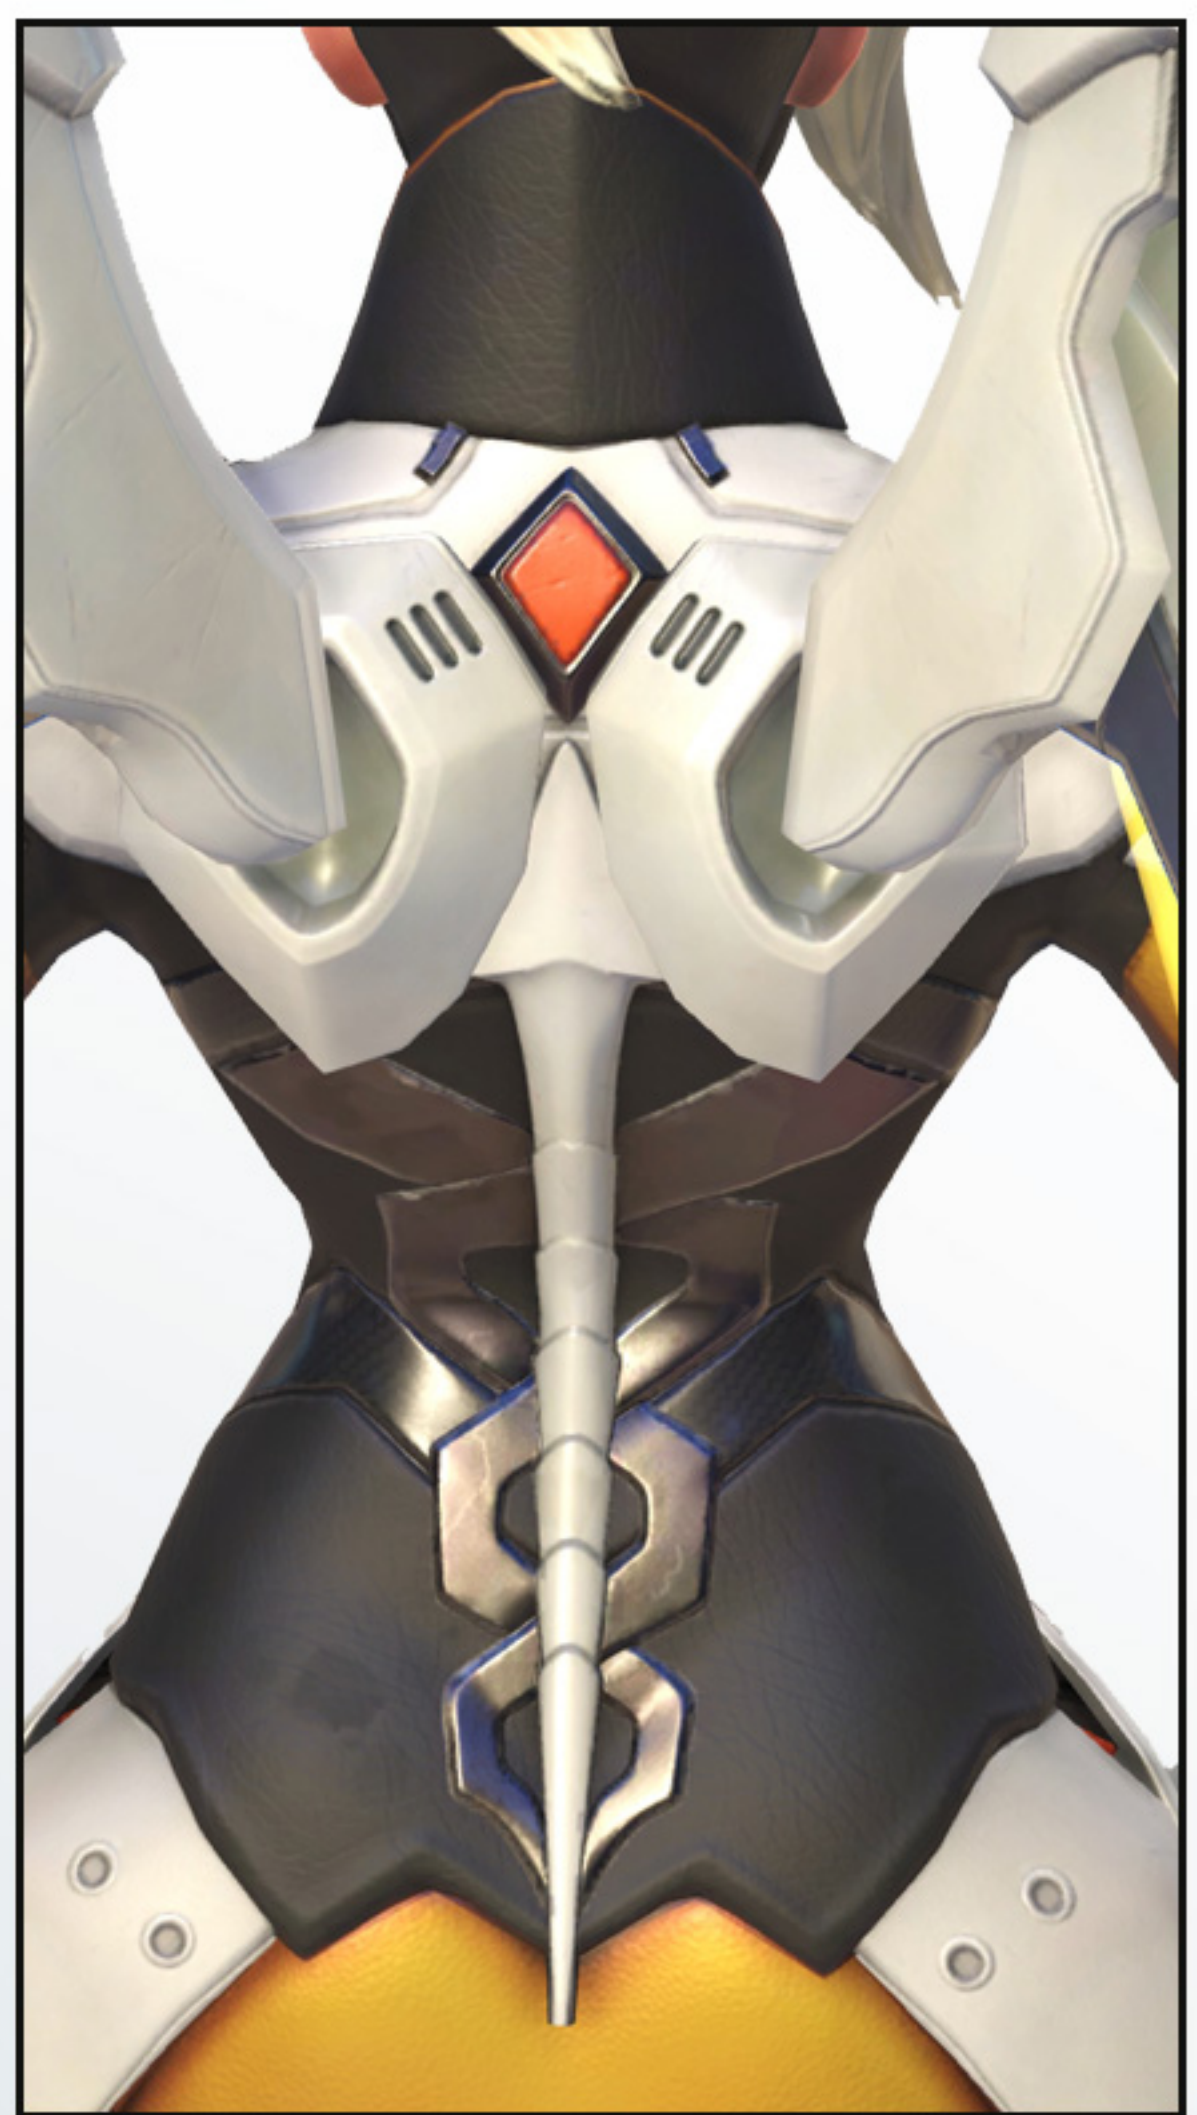

REFERENCE GUIDE
MERCY

MERCY

-  Armor Base
#3d3b3f
-  Upper Gradient
#fedc57
-  Lower Gradient
#944e3b
-  Wings
#ffffa3
-  Armor Accents
#d52b1e
-  Eyes
#4d809b
-  Outer Armor
#ffffff

Back Details

Hip Details

Shoulder Detail

* #xxxxxx represents the hex color code

MERCY

Approximate Height: 1.7m
5' 7"

BLIZZARD
ENTERTAINMENT

MERCY

BLIZZARD
ENTERTAINMENT

MERCY