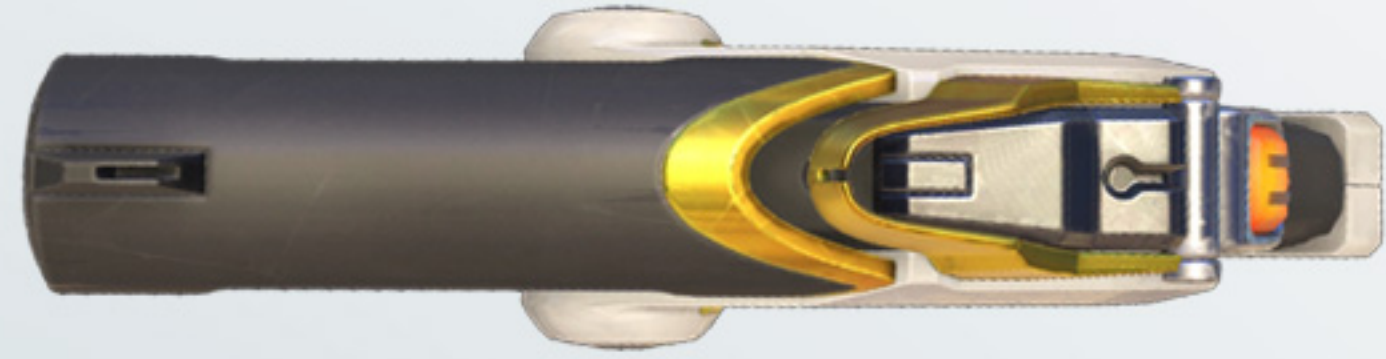

REFERENCE GUIDE
MERCY

MERCY

-  Armor Base
#3d3b3f
-  Upper Gradient
#fedc57
-  Lower Gradient
#944e3b
-  Wings
#ffffa3
-  Armor Accents
#d52b1e
-  Eyes
#4d809b
-  Outer Armor
#ffffff

Back Details

Hip Details

Shoulder Detail

* #xxxxxx represents the hex color code

MERCY

Approximate Height: 1.7m
5' 7"

BLIZZARD
ENTERTAINMENT

MERCY

BLIZZARD
ENTERTAINMENT

MERCY