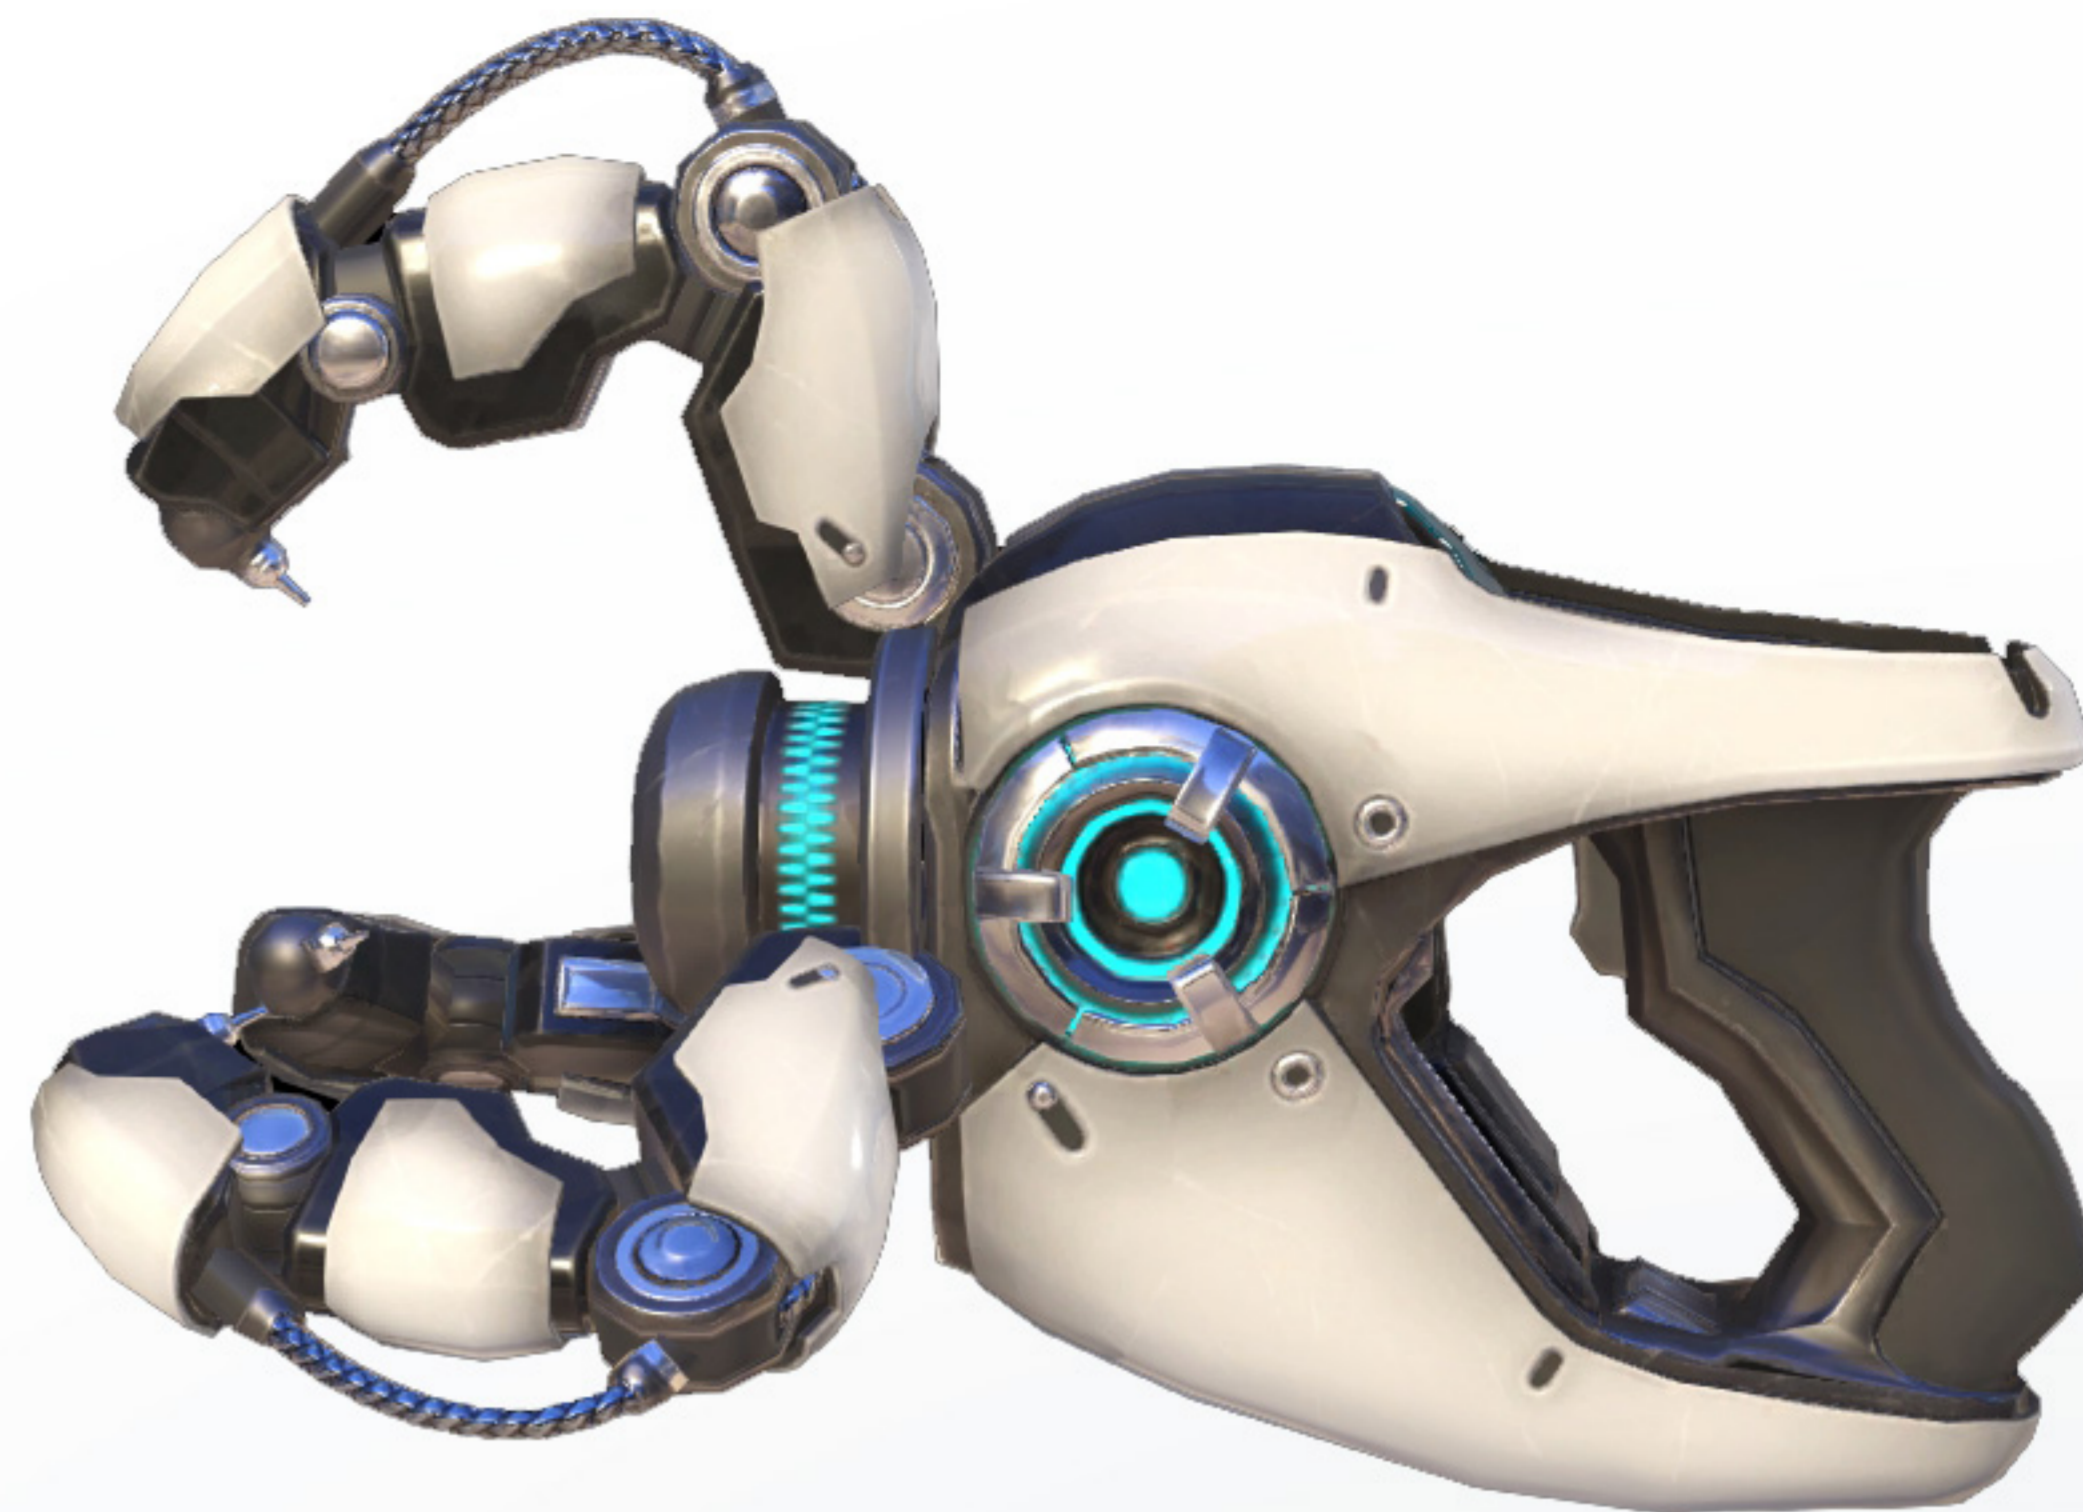

REFERENCE GUIDE
SYMMETRA

OVERWATCH™

SYMMETRA

-  Armor White
#f3f0e9
-  Armor Base
#535353
-  Science Glow
#3cfff
-  Dress Blue
#3e90b5
-  Metal Accents
#a07f4c

Helm and Jewelry Details

Logo Details

Arm Details

* #xxxxxx represents the hex color code

SYMMETRA

Approximate Height: 1.7m
5' 7"

SYMMETRA

BLIZZARD
ENTERTAINMENT