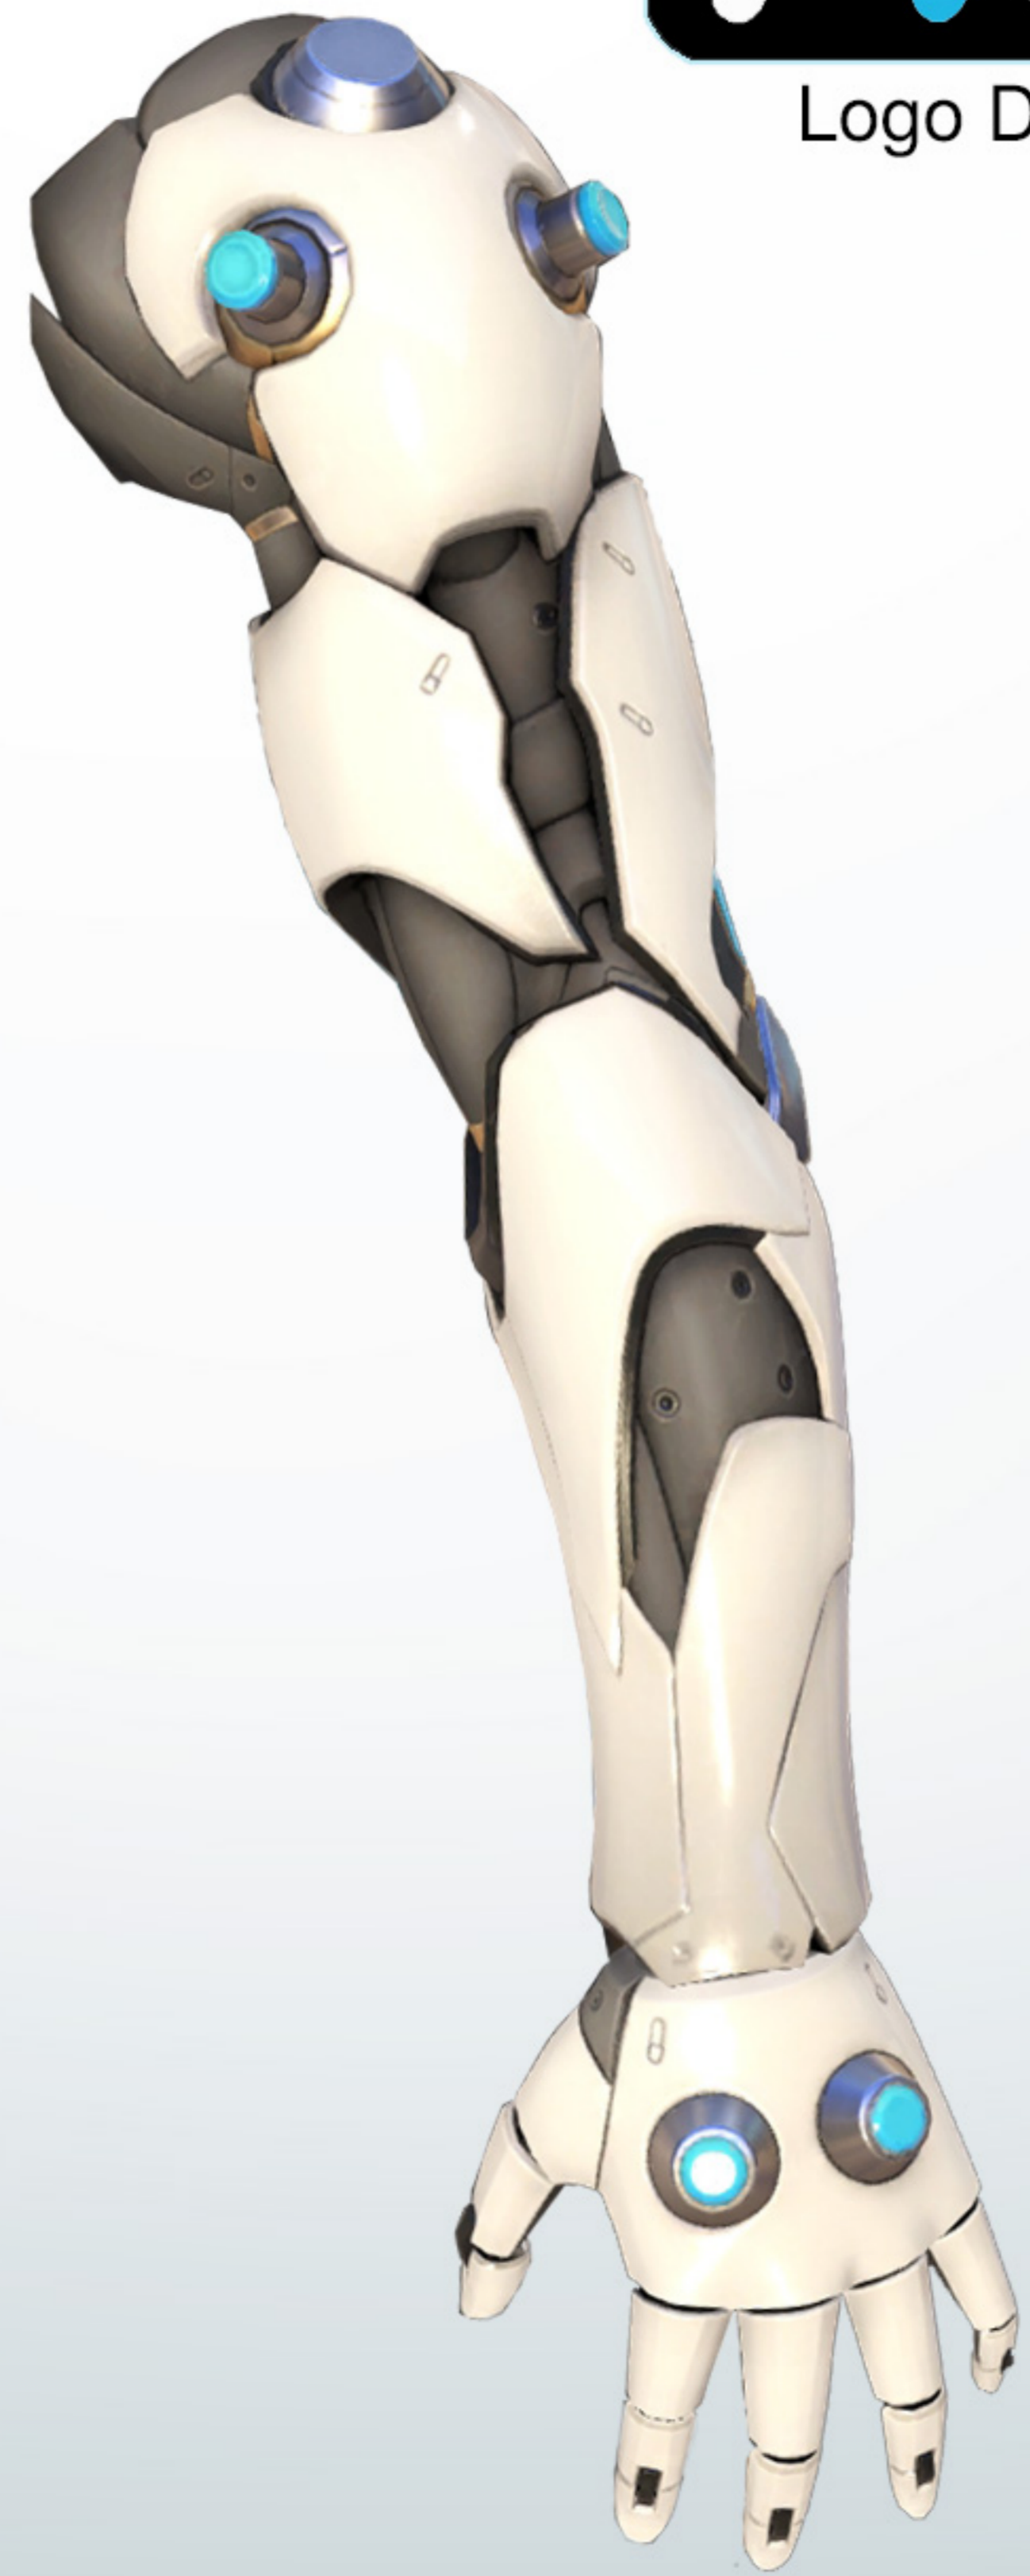

REFERENCE GUIDE
SYMMETRA

OVERWATCH™

SYMMETRA

-  Armor White
#f3f0e9
-  Armor Base
#535353
-  Science Glow
#3cfff
-  Dress Blue
#3e90b5
-  Metal Accents
#a07f4c

Helm and Jewelry Details

Logo Details

Arm Details

* #xxxxxx represents the hex color code

SYMMETRA

Approximate Height: 1.7m
5' 7"

SYMMETRA

BLIZZARD
ENTERTAINMENT