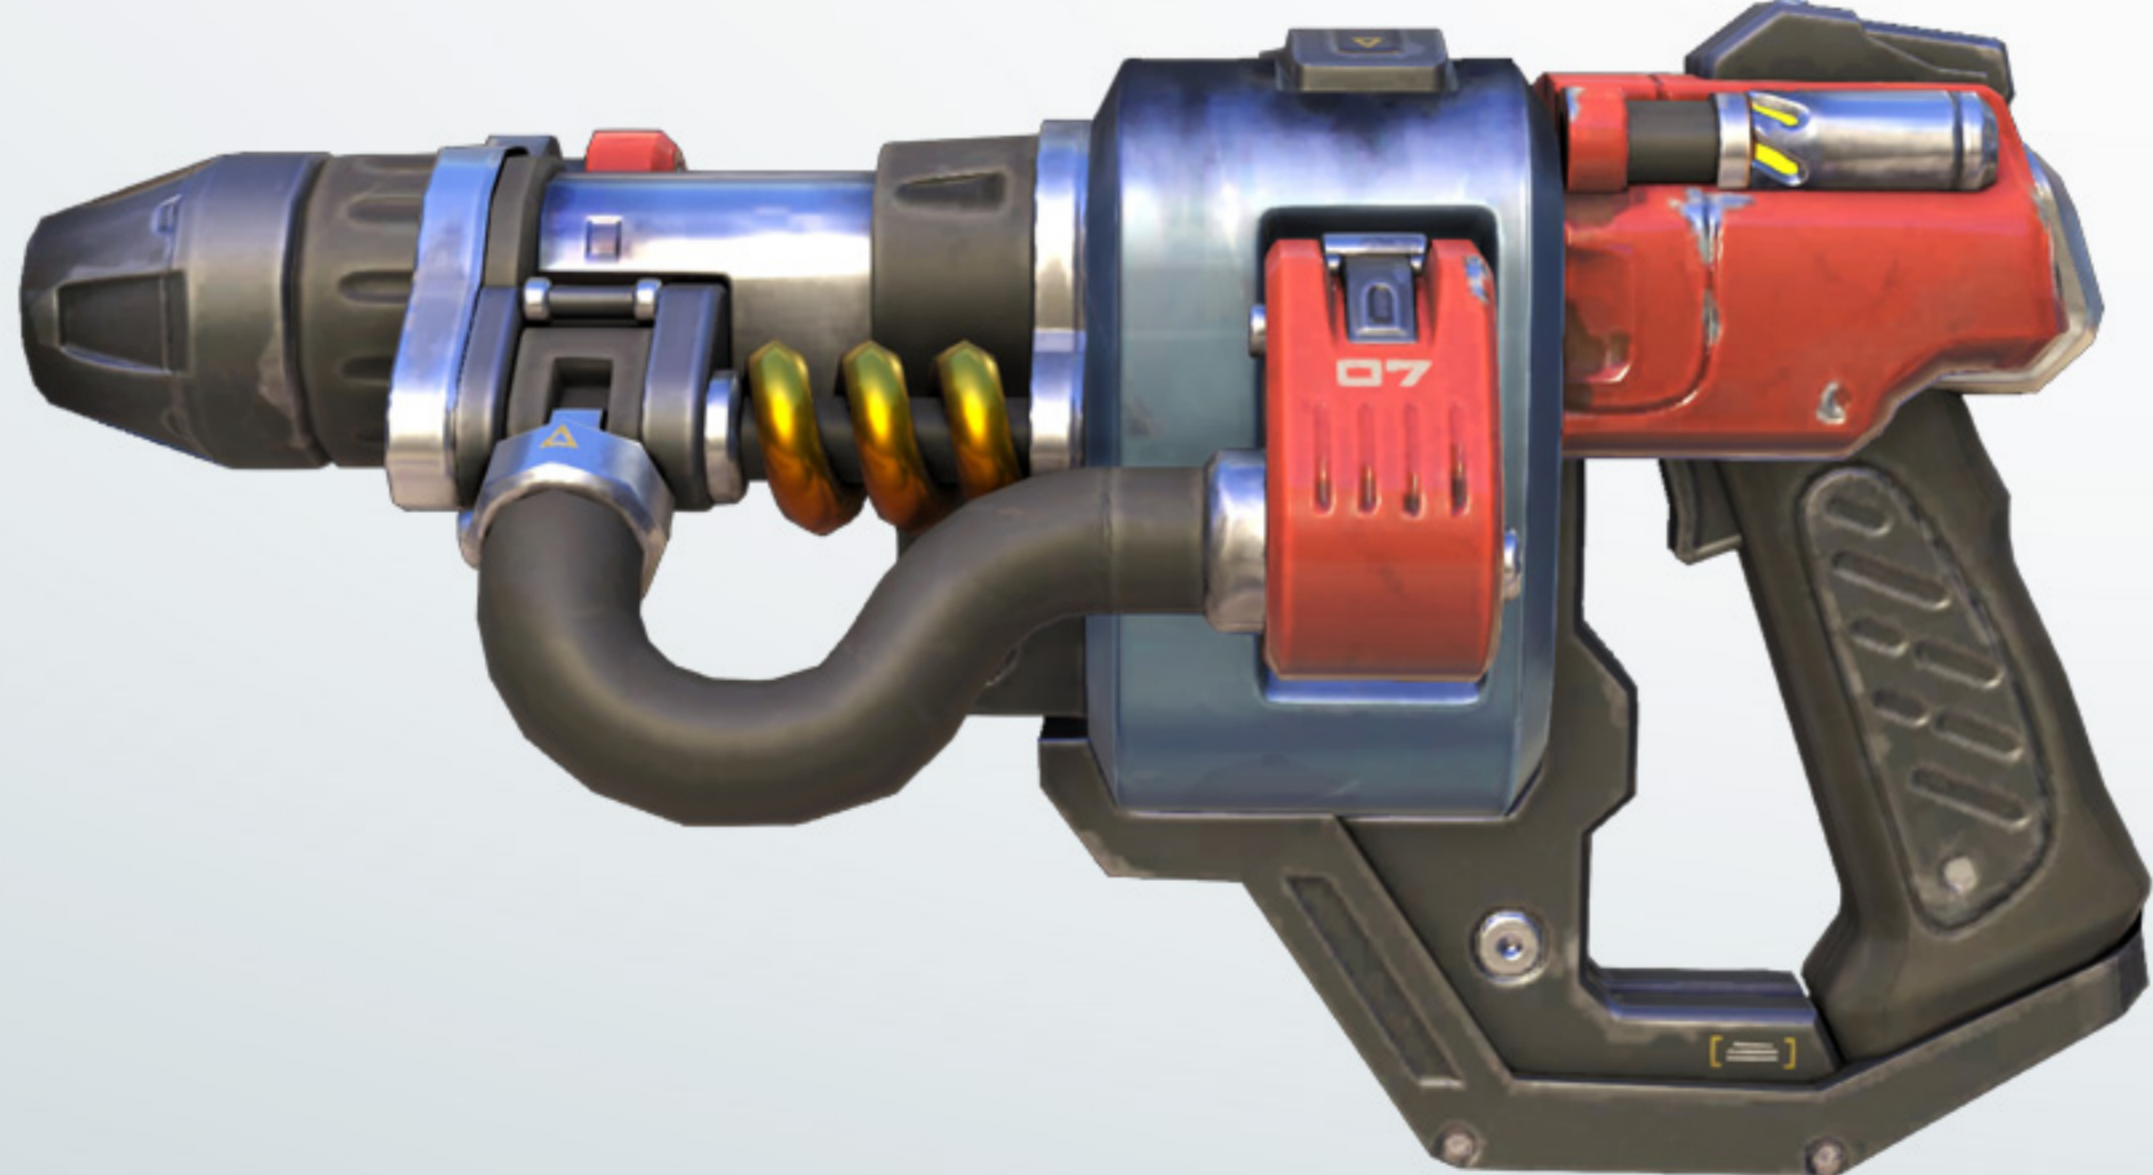

REFERENCE GUIDE
TORBJÖRN

TORBJÖRN

Beard
#e9d282

Armor
#b04a33

Armor Glow
#ffeb01

Pants
#4b473c

Tattoo Teal
#4f6469

Decals
#fff1da

Visor Details

* #xxxxxx represents the hex color code

TORBJÖRN

Approximate Height: 1.4m
4' 7"

TORBJÖRN

TORBJÖRN