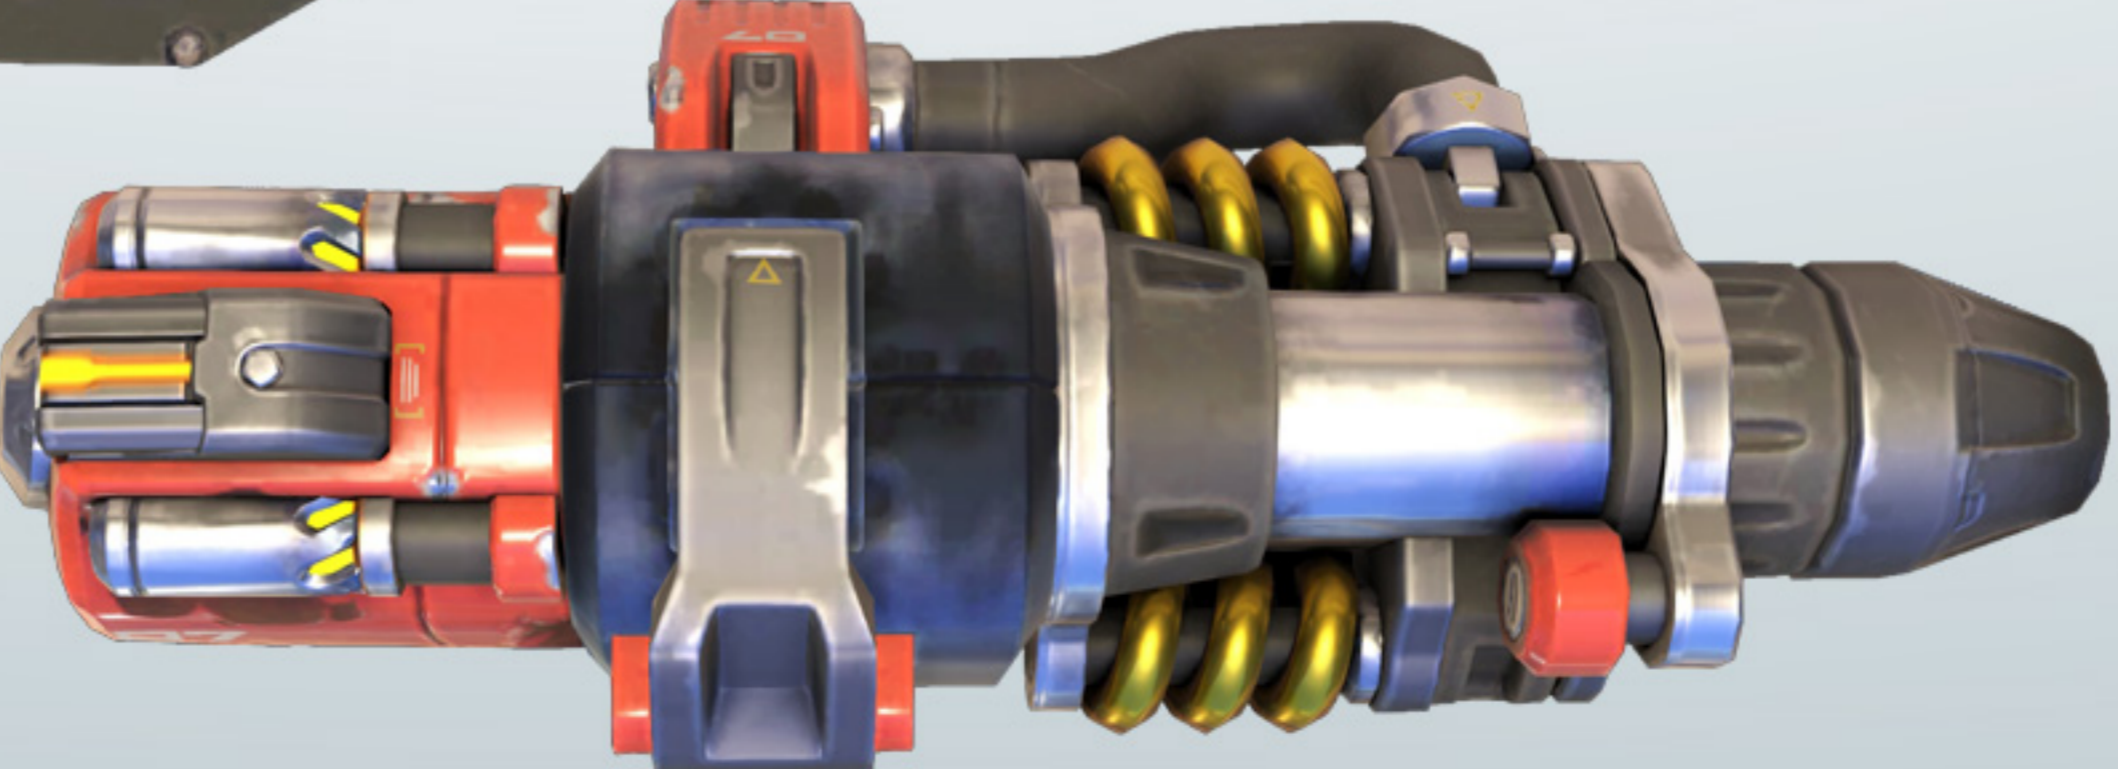

Visor Details

* #xxxxxx represents the hex color code

TORBJÖRN

Approximate Height: 1.4m
4' 7"

TORBJÖRN

TORBJÖRN