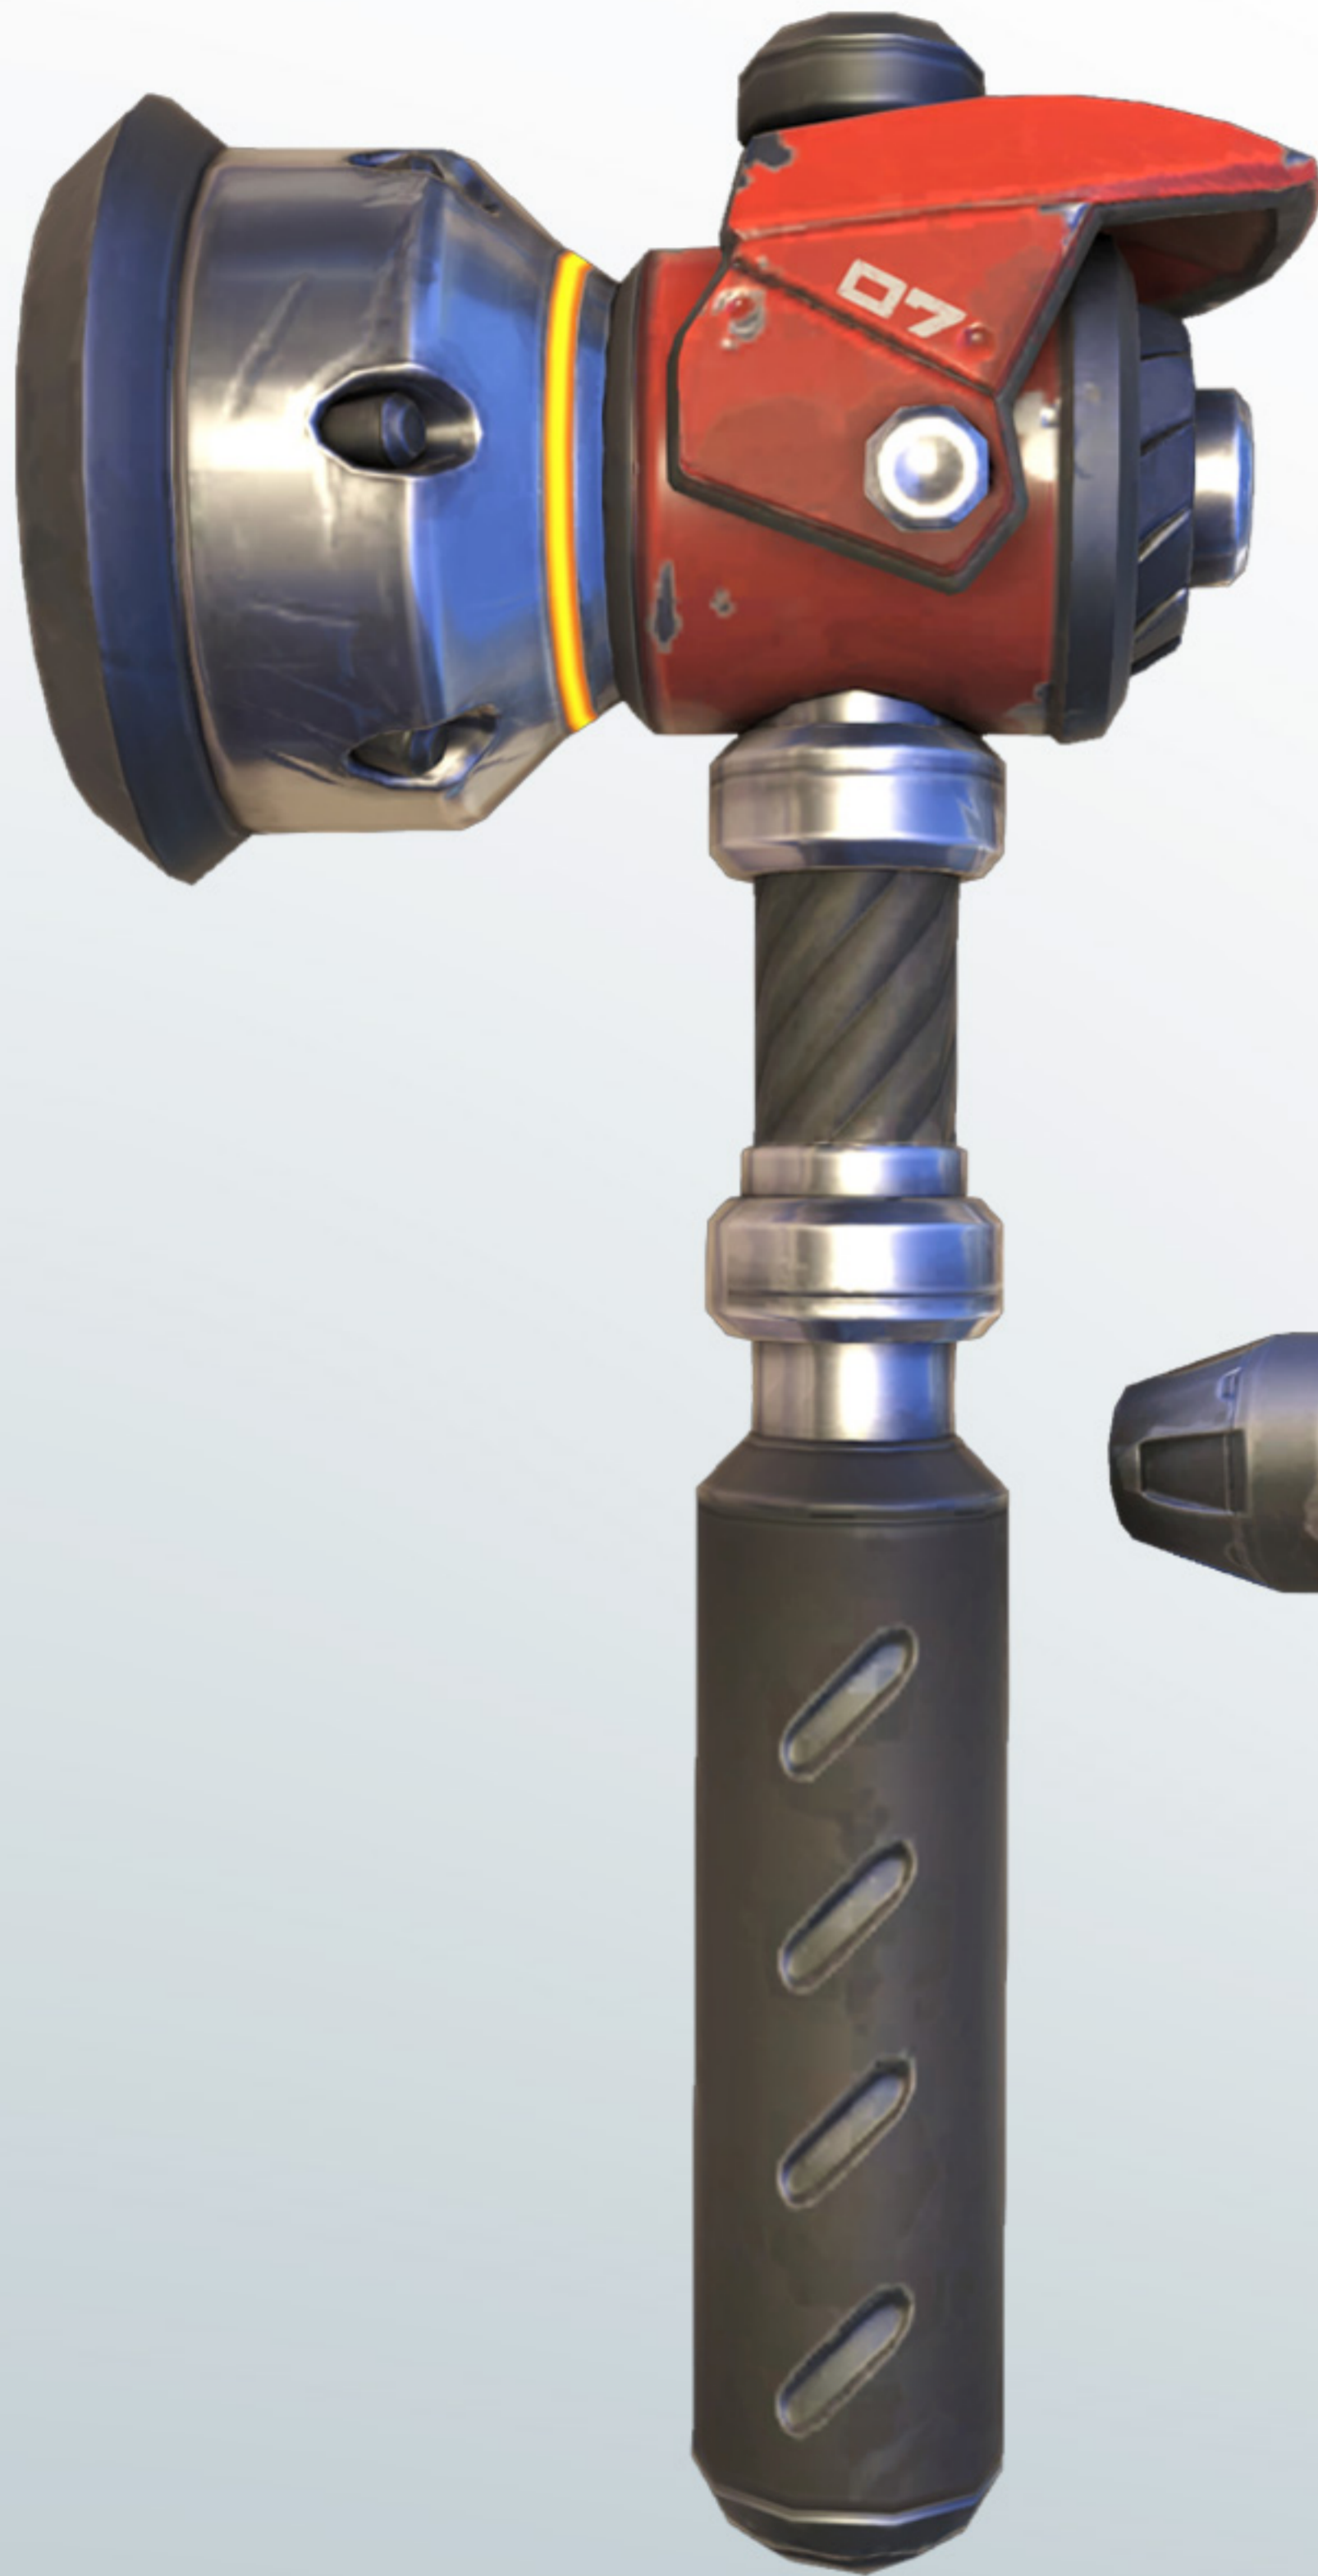

REFERENCE GUIDE
TORBJÖRN

TORBJÖRN

Beard
#e9d282

Armor
#b04a33

Armor Glow
#ffeb01

Pants
#4b473c

Tattoo Teal
#4f6469

Decals
#fff1da

Visor Details

* #xxxxxx represents the hex color code

TORBJÖRN

Approximate Height: 1.4m
4' 7"

TORBJÖRN

TORBJÖRN